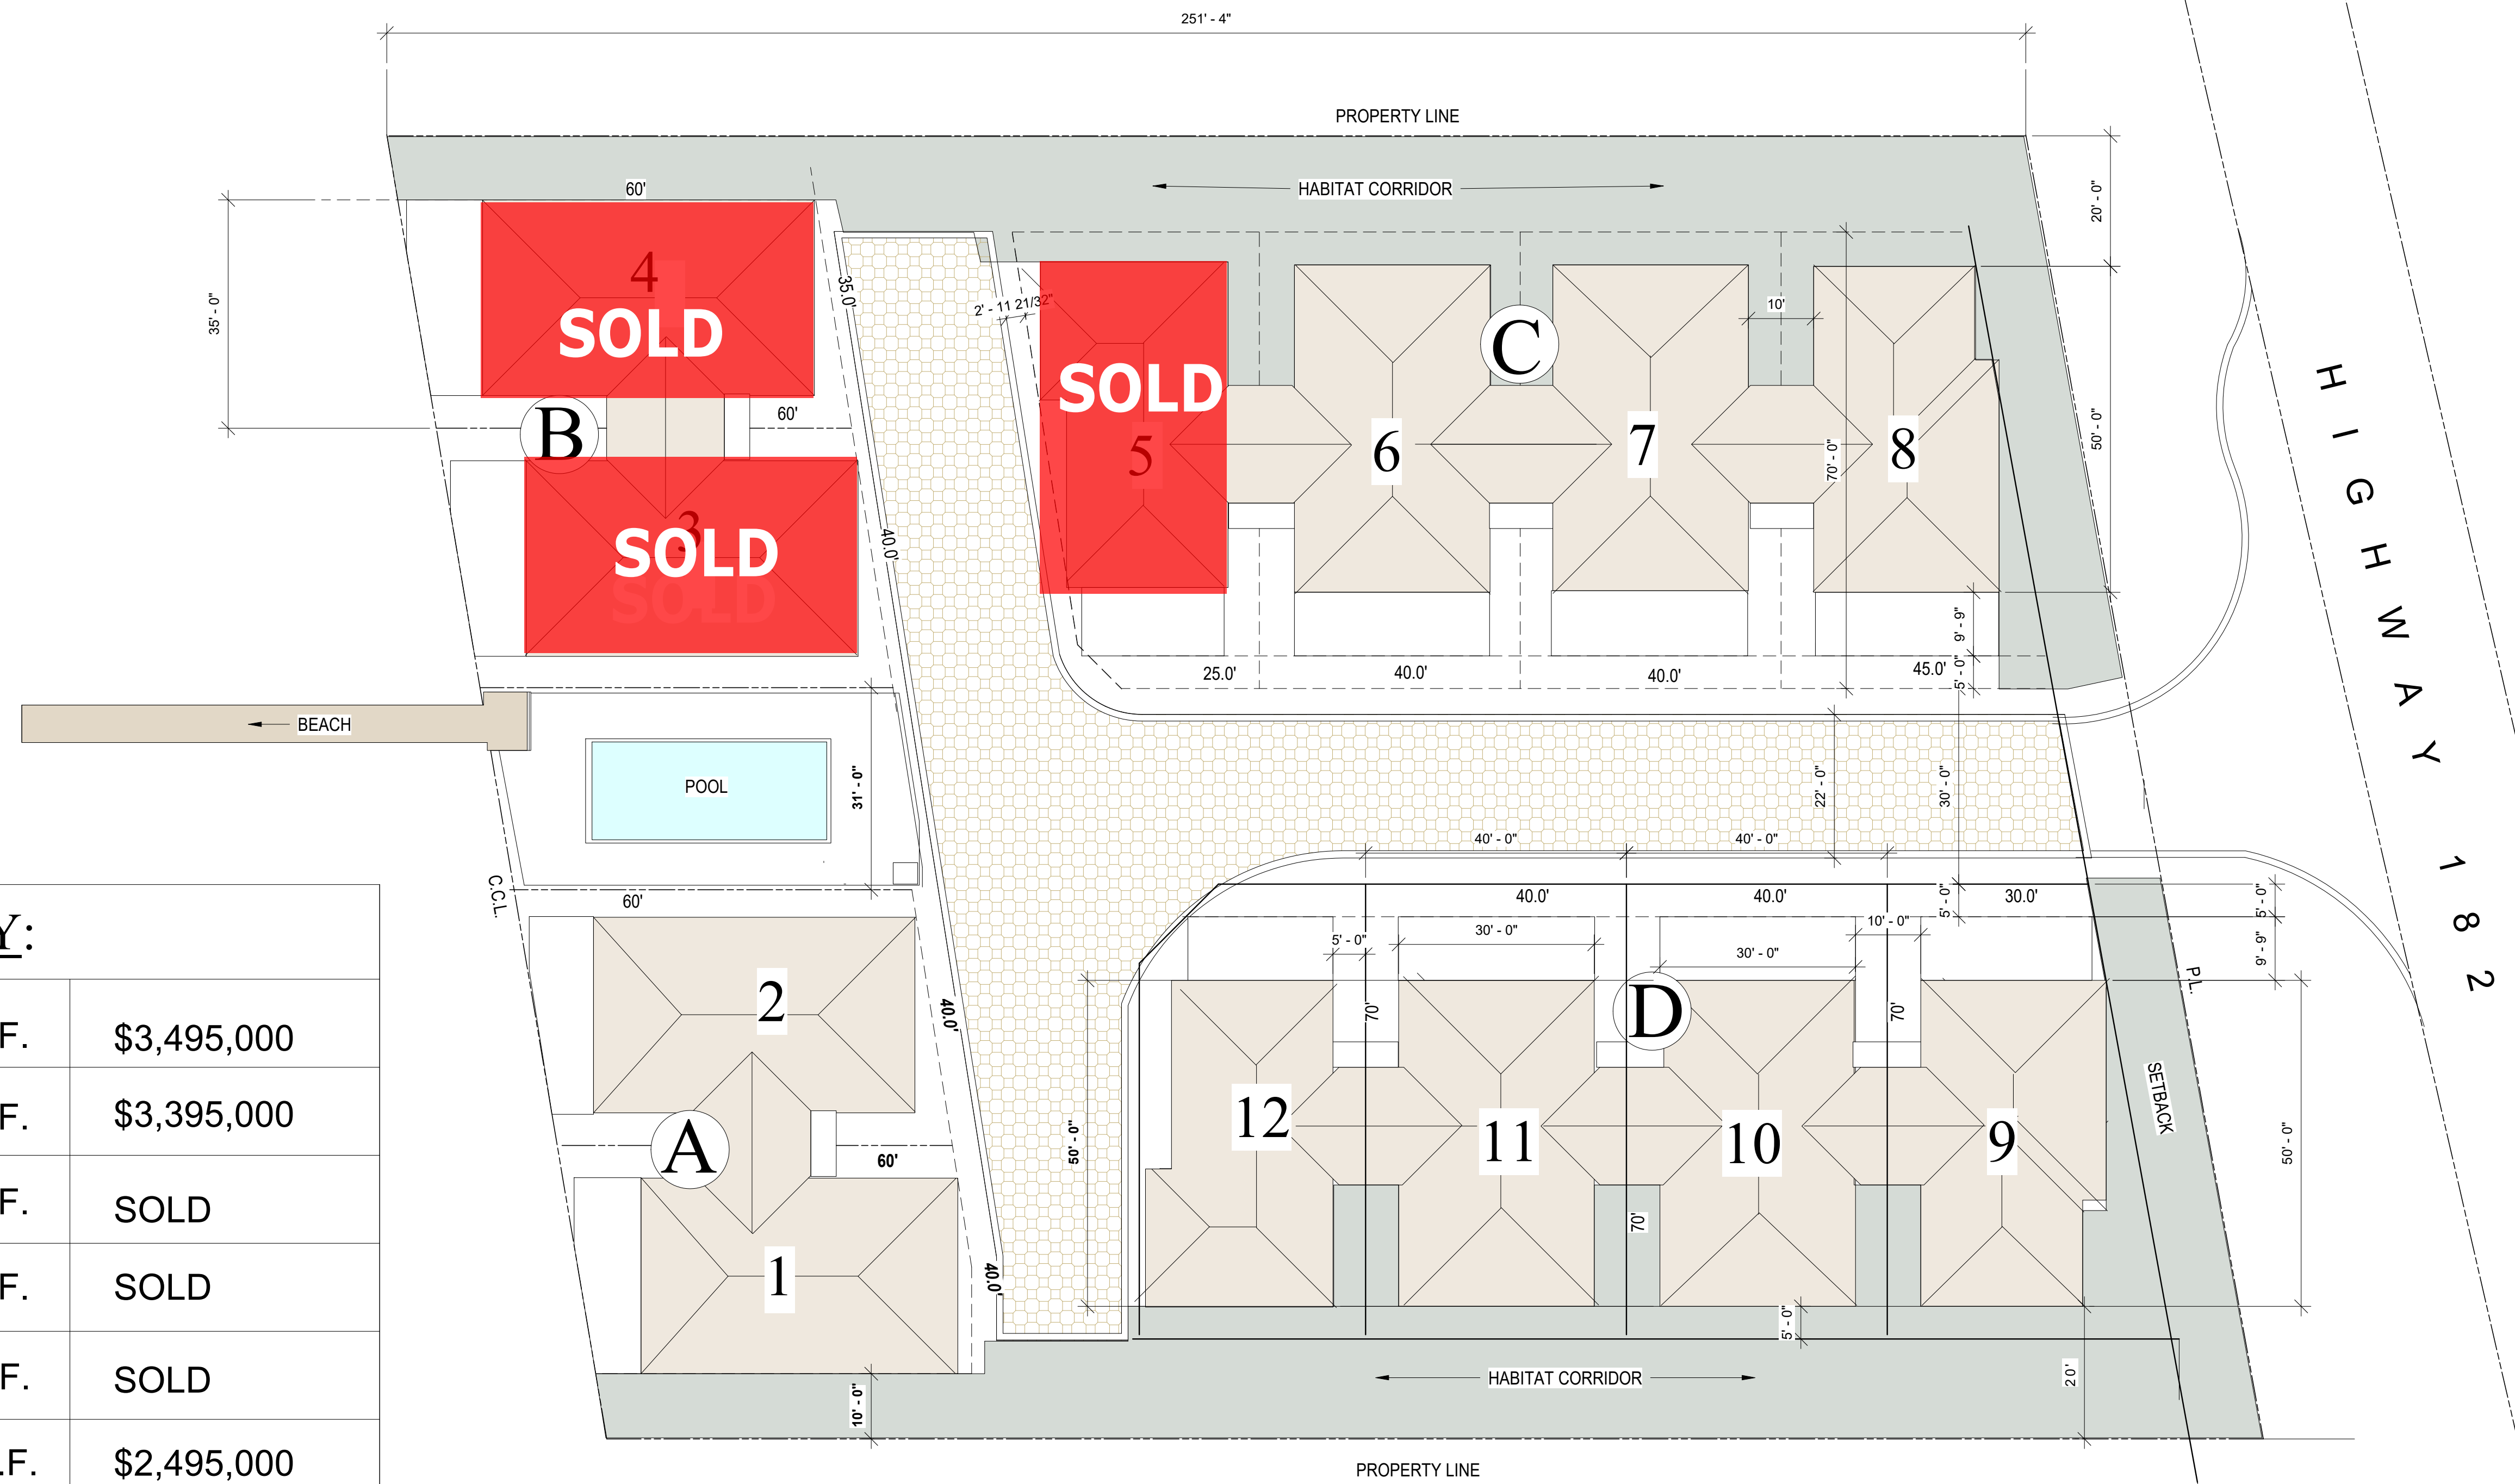

REVISIONS:

SEAL:

SHEET TITLE:
SITE PLAN

104

1

SITE PLAN

SUMMARY:

UNIT 1	5 BED, 5 BATH 3165 S.F.	\$3,495,000
UNIT 2	5 BED, 5 BATH 3060 S.F.	\$3,395,000
UNIT 3	5 BED, 5 BATH 3165 S.F.	SOLD
UNIT 4	5 BED, 5 BATH 3060 S.F.	SOLD
UNIT 5	5 BED, 5 BATH 2690 S.F.	SOLD
UNIT 6	5 BED, 5 BATH 3080 S.F.	\$2,495,000
UNIT 7	5 BED, 5 BATH 3075 S.F.	\$2,595,000
UNIT 8	5 BED, 5 BATH 3040 S.F.	\$2,395,000
UNIT 9	5 BED, 5 BATH 2690 S.F.	\$2,295,000
UNIT 10	5 BED, 5 BATH 3080 S.F.	\$2,495,000
UNIT 11	5 BED, 5 BATH 3080 S.F.	\$2,595,000
UNIT 12	5 BED, 5 BATH 2690 S.F.	\$2,395,000